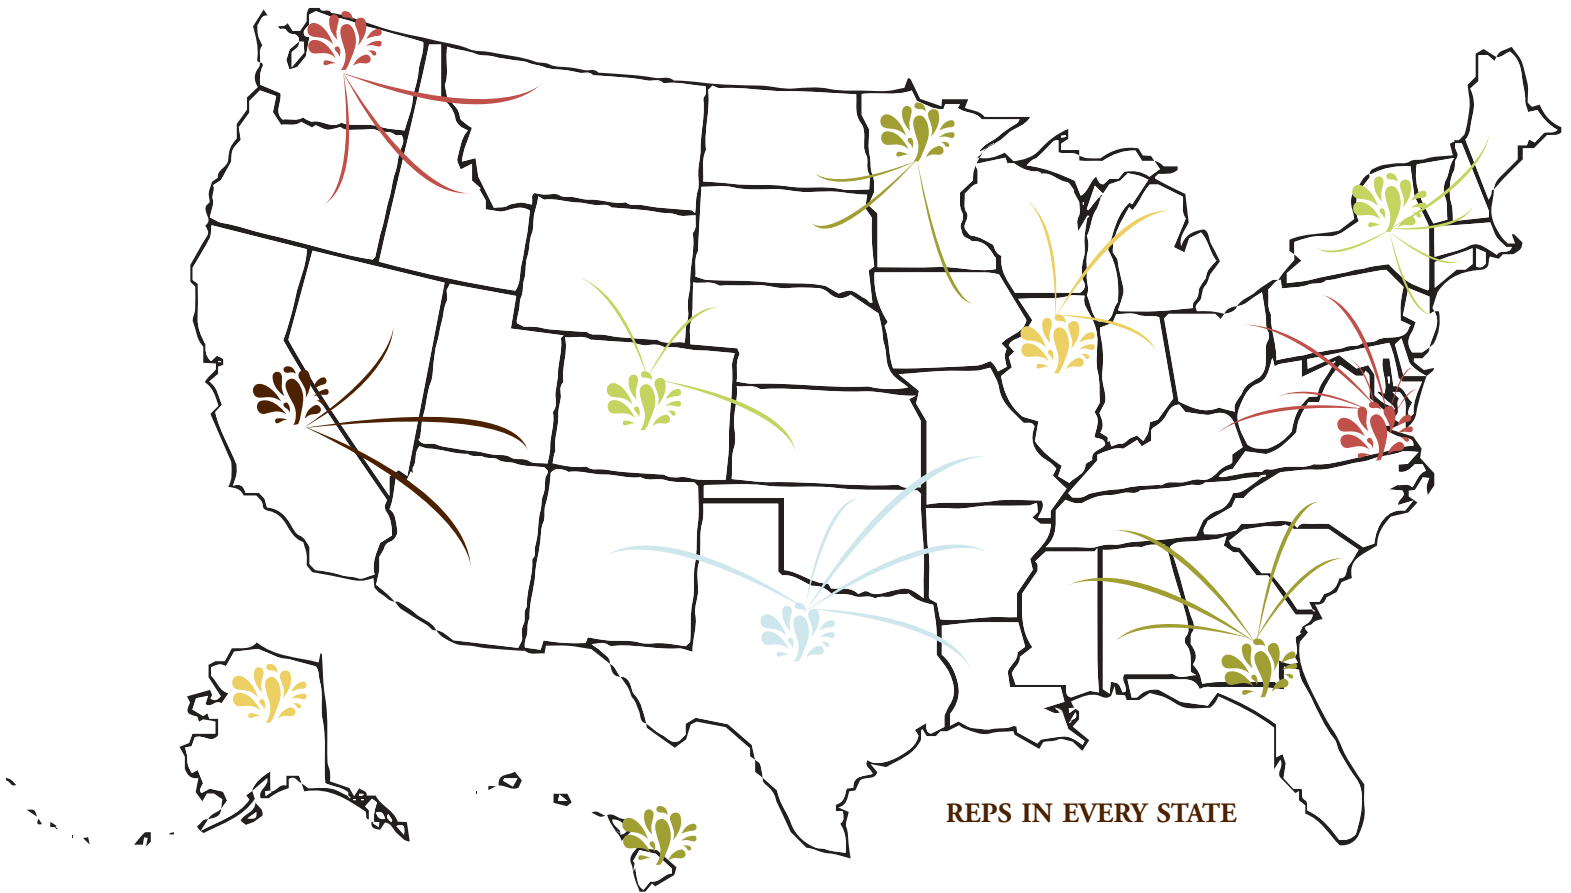

USA REPRESENTATIVES

CONTACT US FOR REPRESENTATIVE INFORMATION

www.corkology.com

MADE IN USA

www.corkology.com

www.corkology.com | sales@corkology.com | 3315 W. North Ave., Melrose Park, IL
Phone: 708-345-9200 | Fax: 708-345-5445